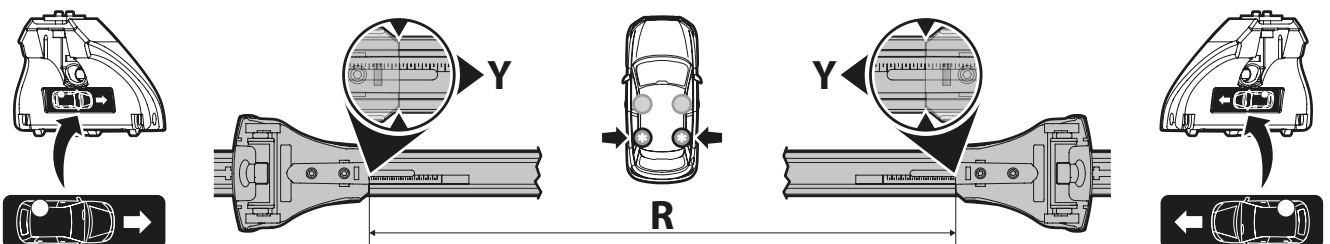

=

Art. **N21234**

3

OPEL CORSA	5		2000	09/19 →	25 (F = 86cm)	21 (R = 82cm)
PEUGEOT 208	5		2000	11/19 →	25,5 (F = 86,5cm)	21,5 (R = 82,5cm)
					X	Y

4

5

6

7