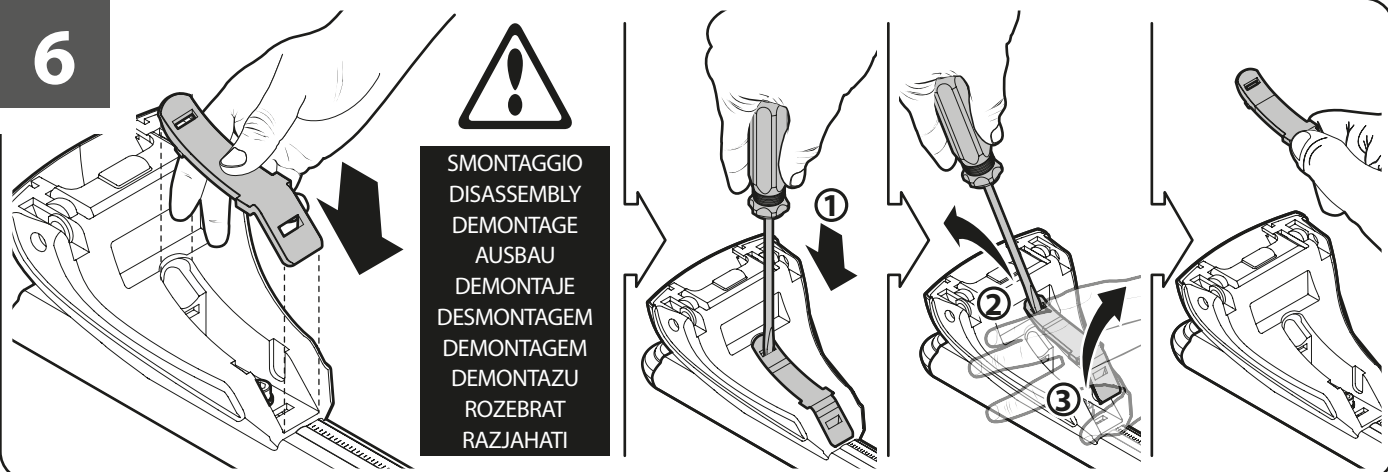

=

Art. **N21234**

3

OPEL CORSA	5		2000	09/19 →	25 (F = 86cm)	21 (R = 82cm)
PEUGEOT 208	5		2000	11/19 →	25,5 (F = 86,5cm)	21,5 (R = 82,5cm)
					X	Y

4

5

6

7