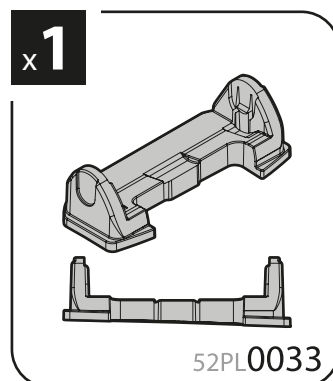

A

HELIO
ALLUMINIO
Aluminium

=

Art. N15085

M

120
cm

A

SILENZIO
ALLUMINIO
Aluminium

=

Art. **N21234**

3

OPEL CORSA	5		2000	09/19 →	25 (F = 86cm)	21 (R = 82cm)
PEUGEOT 208	5		2000	11/19 →	25,5 (F = 86,5cm)	21,5 (R = 82,5cm)
					X	Y

4

5

6

7