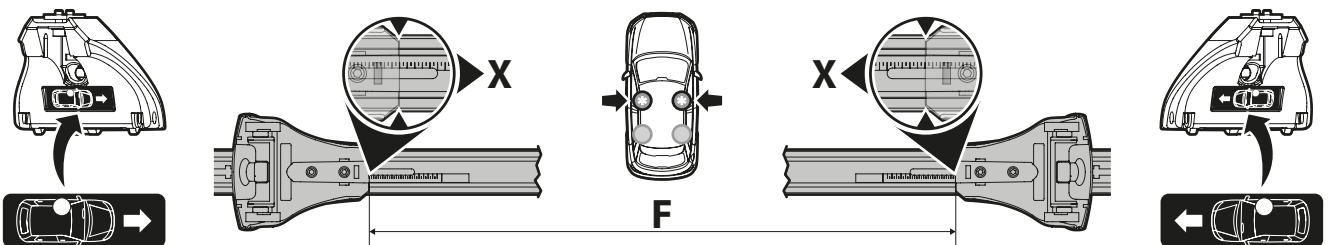

=

Art. **N21234**

3

OPEL CORSA	5		2000	09/19 →	25 (F = 86cm)	21 (R = 82cm)
PEUGEOT 208	5		2000	11/19 →	25,5 (F = 86,5cm)	21,5 (R = 82,5cm)
					X	Y

4

5

6

7